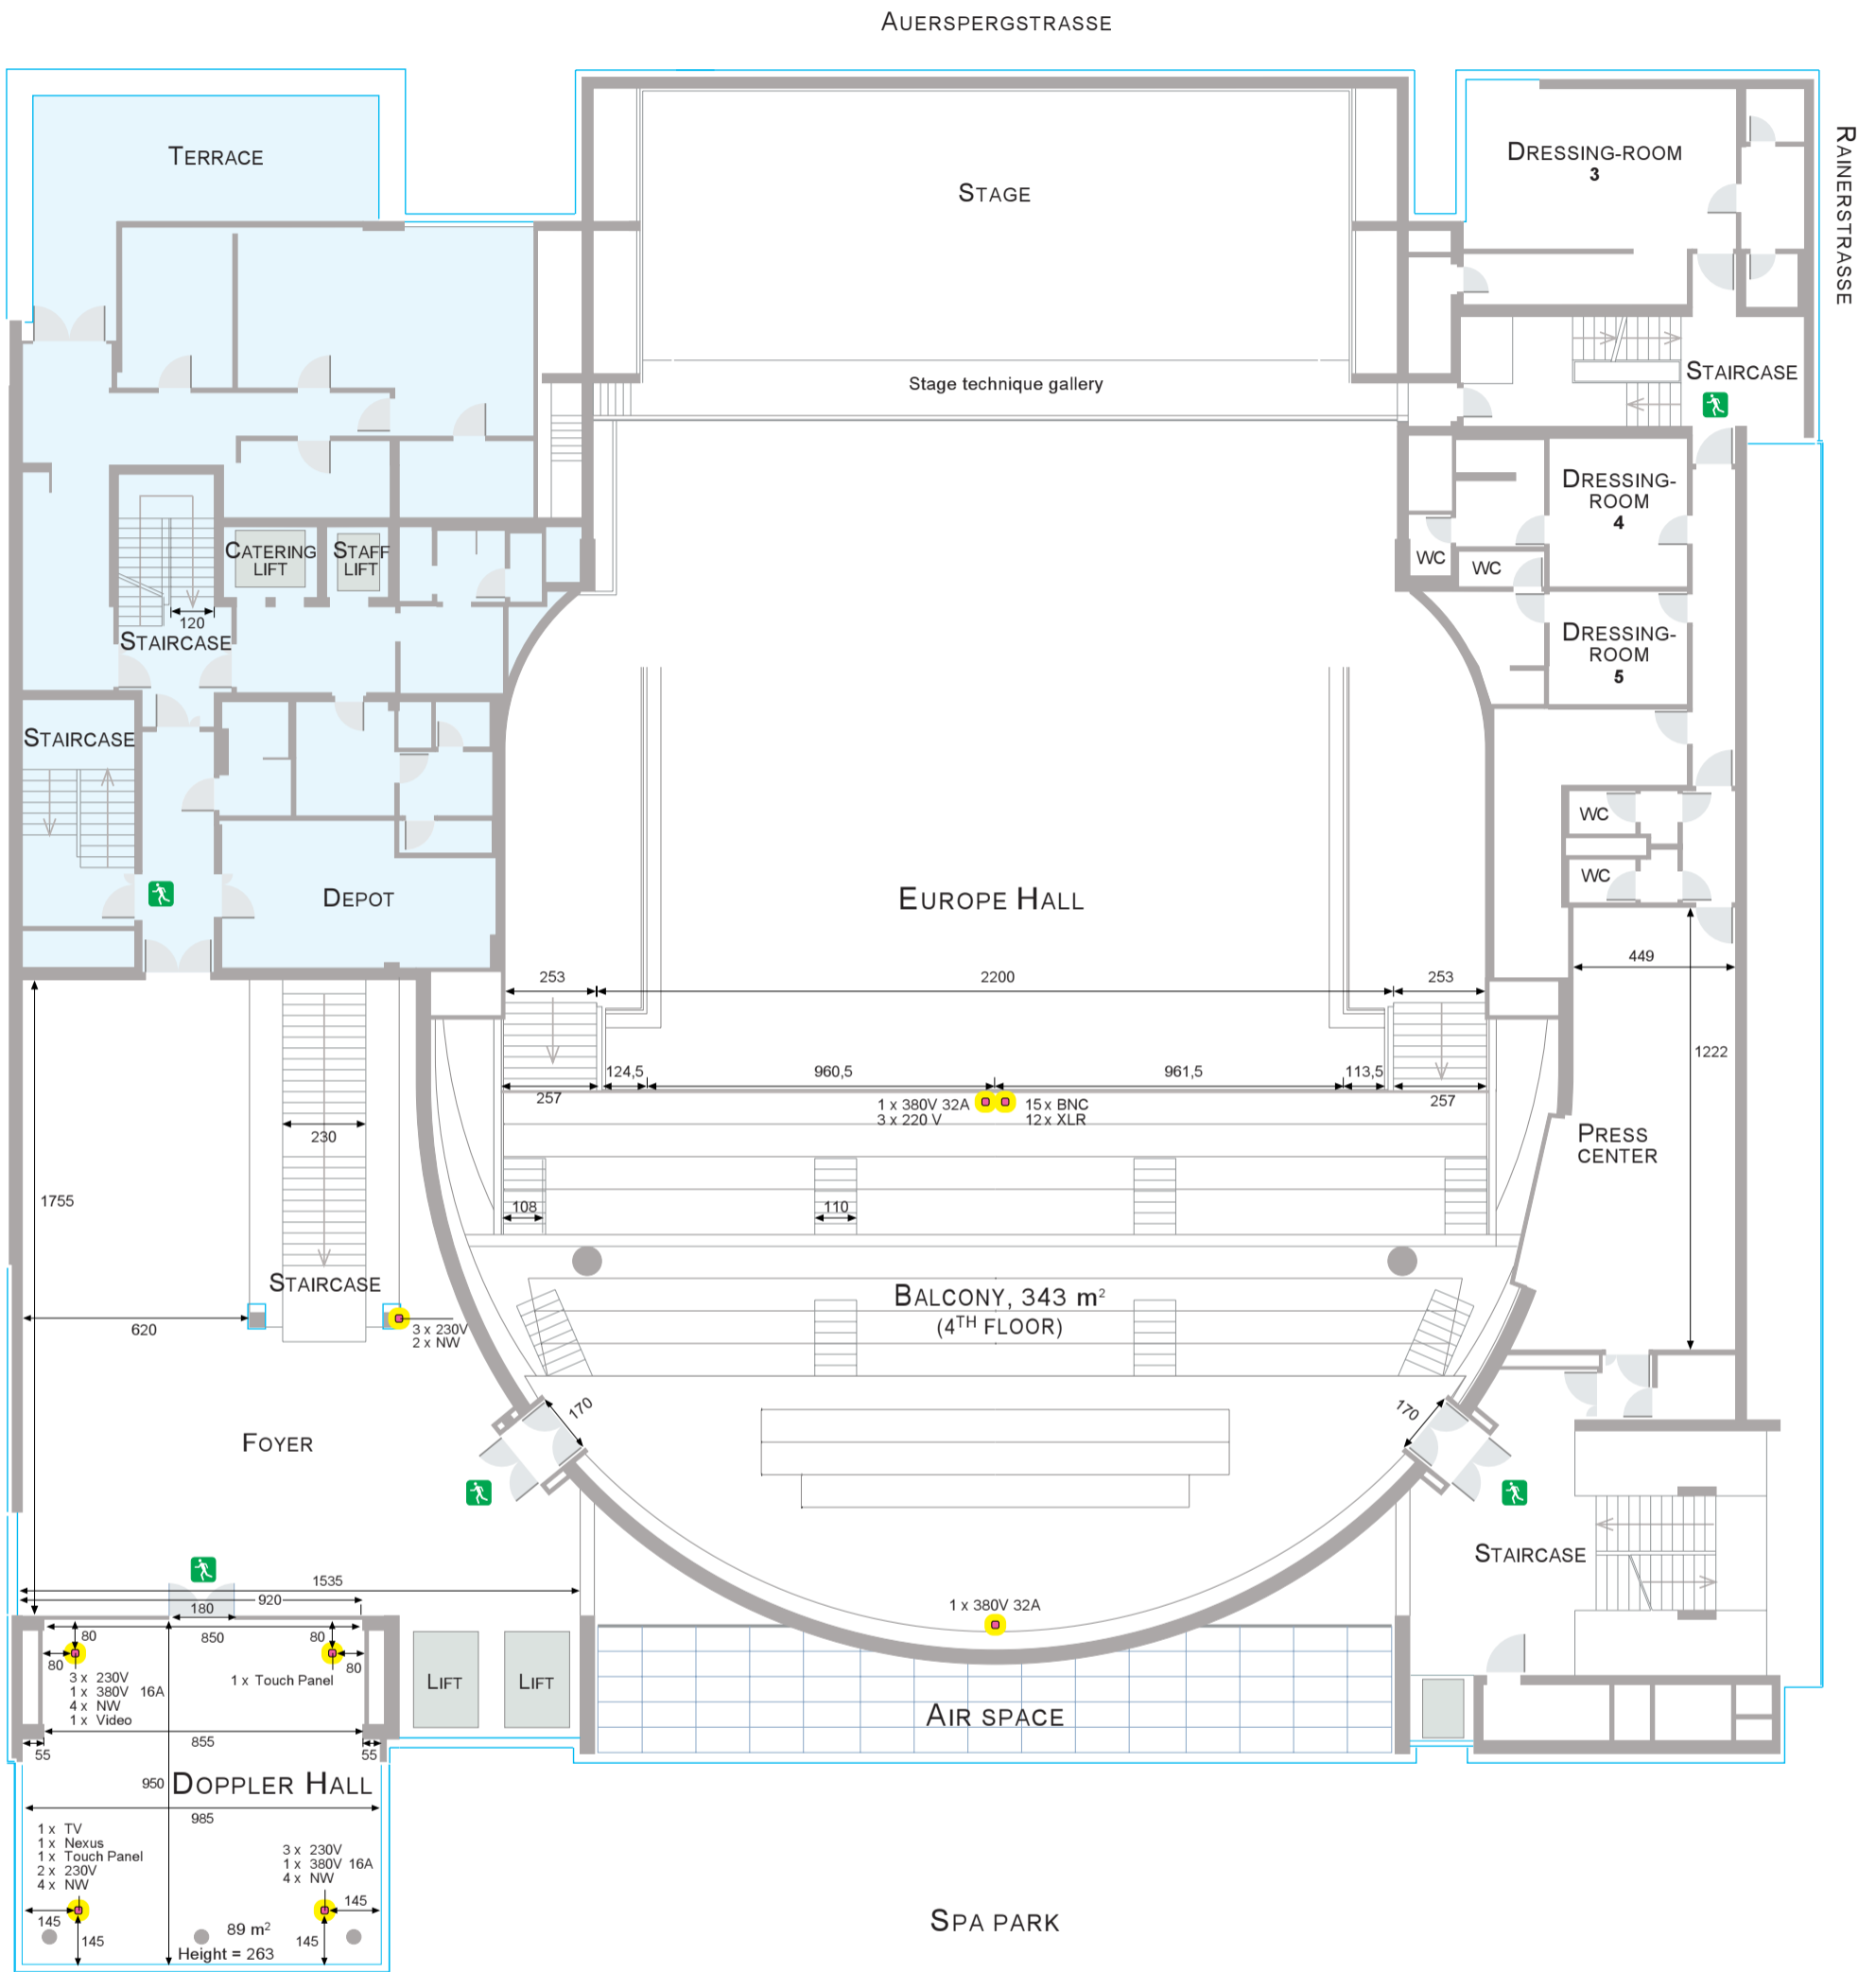

Fourth Floor

0 50 100 200 300 400 500 cm

CAPTION

- Nexus = Audiosystem link
- Touch Panel = On-site handling of light, fade-out, shading, silver screens (if present)
- NW = Network, analog, ISDN, V-Lan, dedicated line
- IR = Cabling for infrared heating element
- Red flash light BMZ = Fire detector flash light
- TV-Antenna = TV and Radio Link
- Bottom tank = VVW and CW supply and drain

- 60 = Lengths specifications in centimetre
- = Floor outlet
- = Mobile walls
- = Fixed walls
- = Closed area

Status: 12/2005