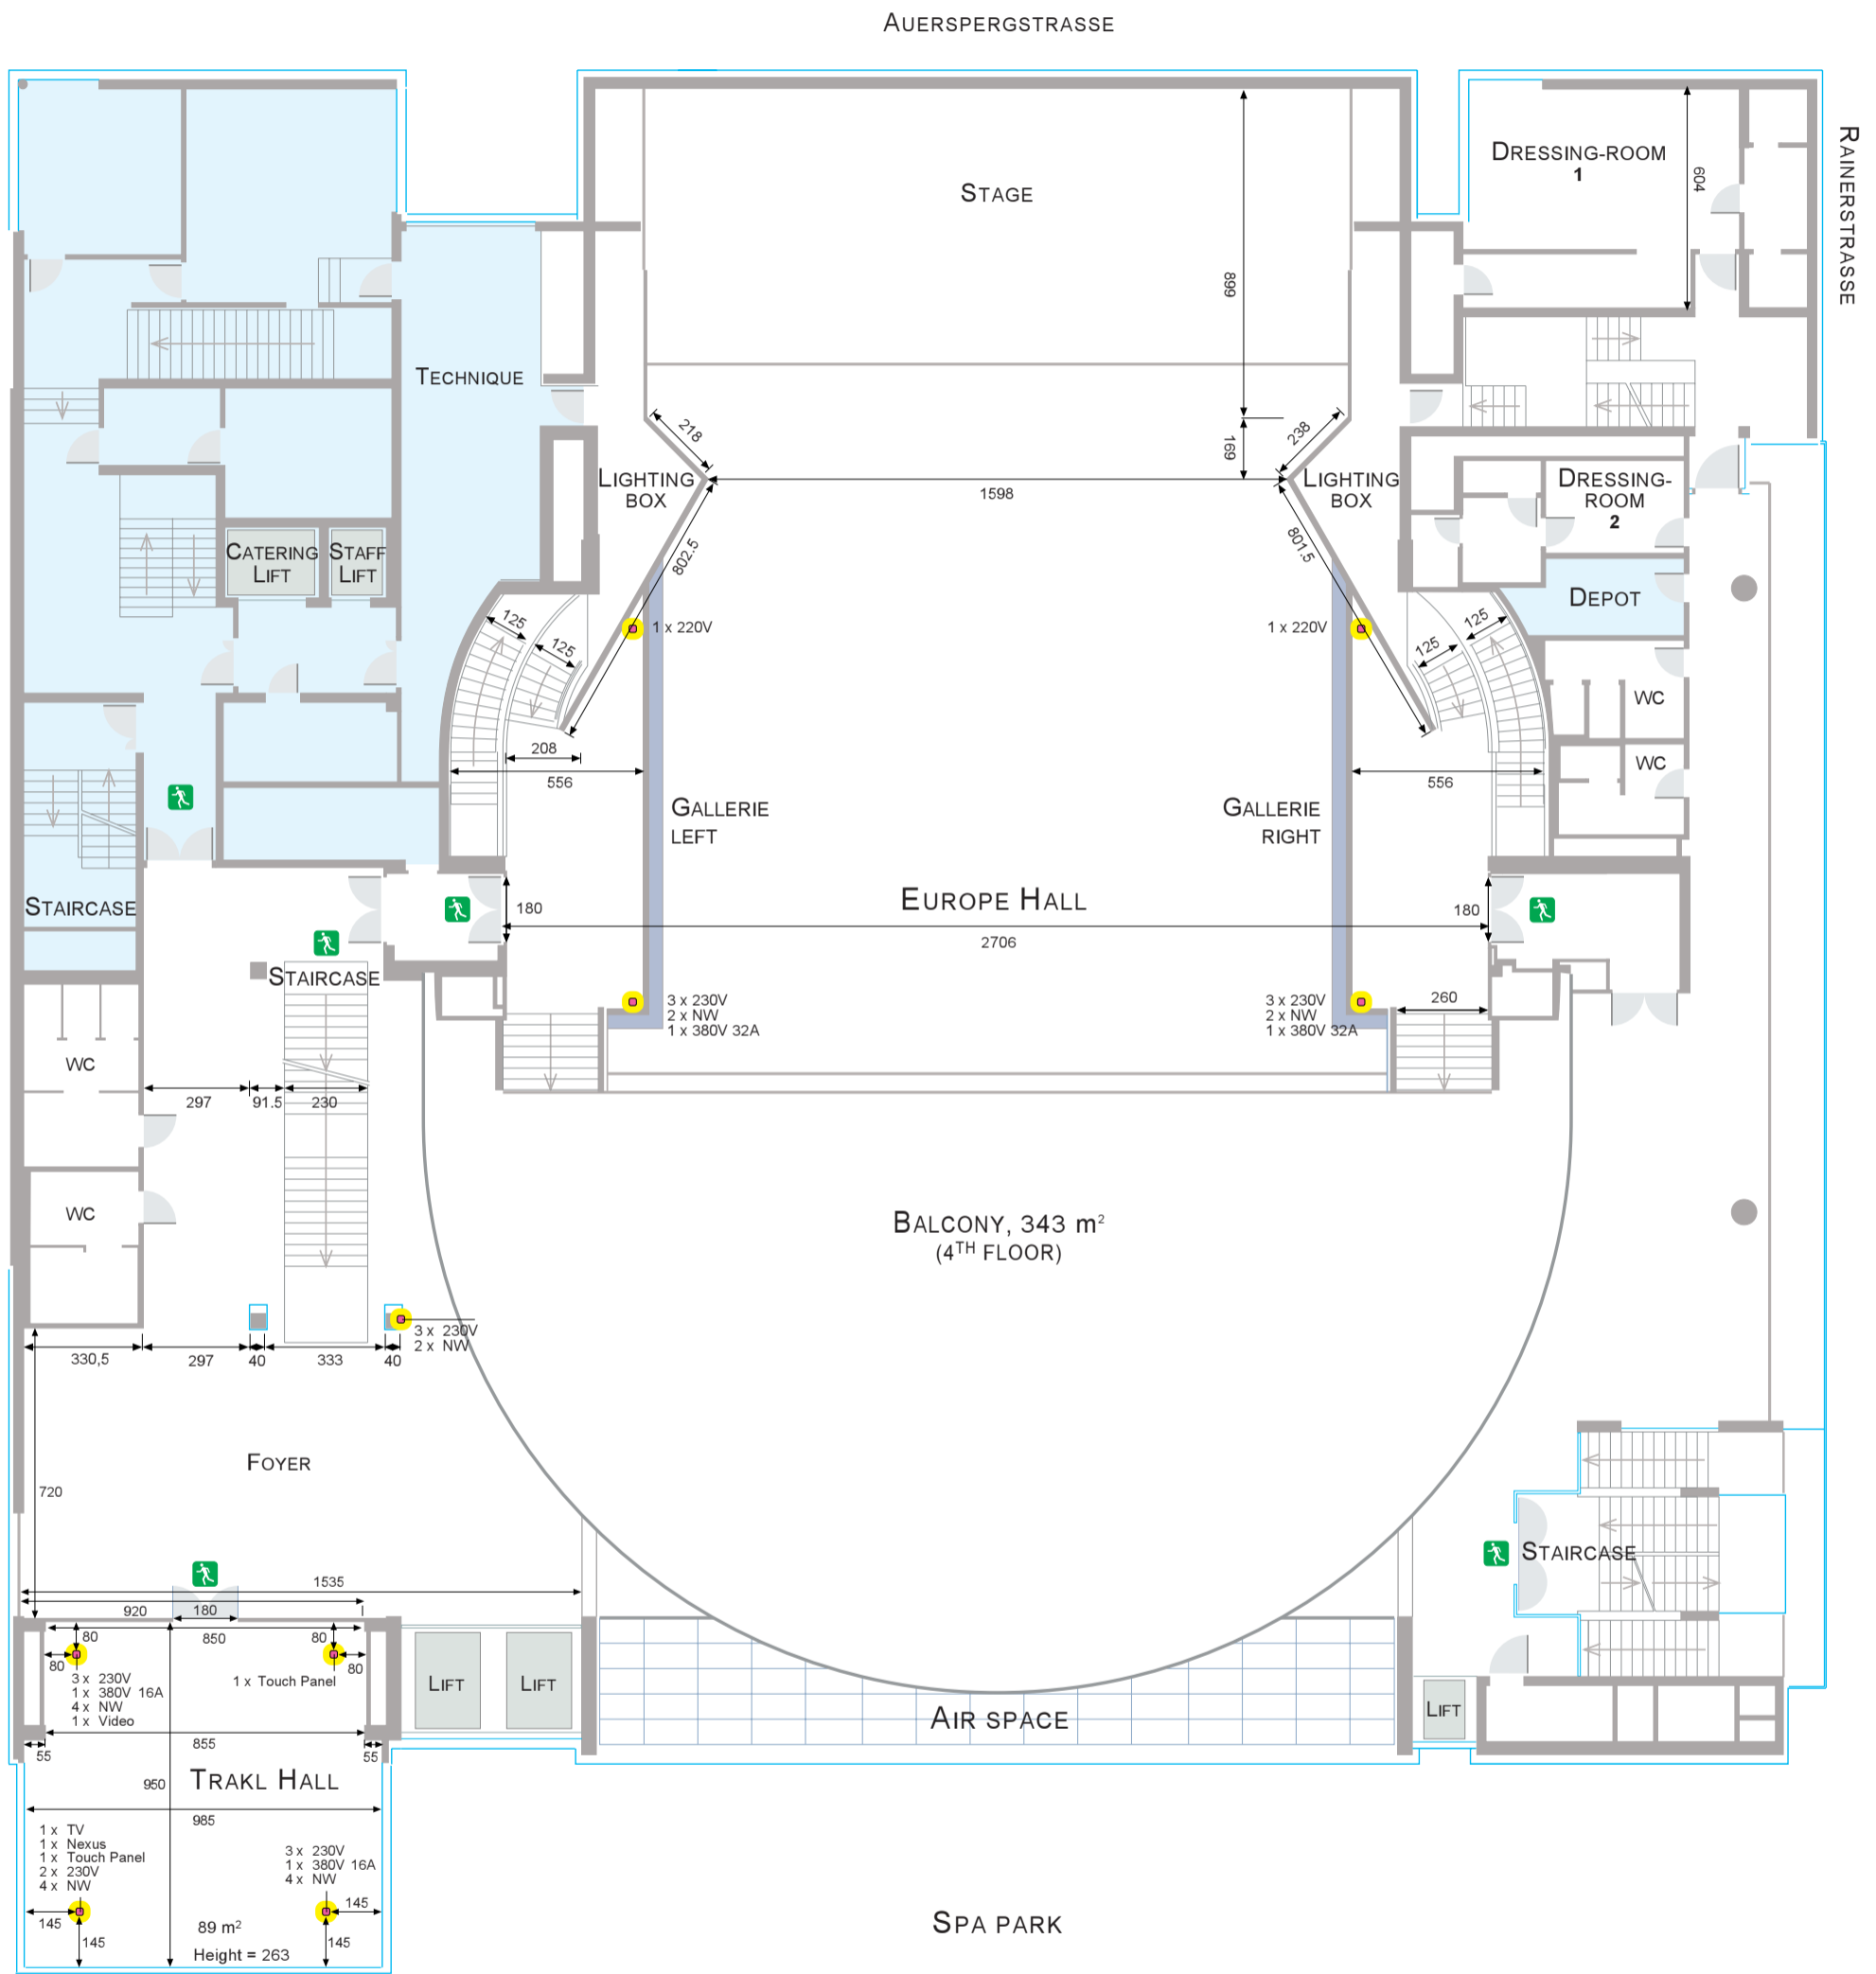

# Third / Fourth Floor / Europe Hall - Side Loges - Balcony

**CAPTION**

- Nexus = Audiosystem link
- Touch Panel = On-site handling of light, fade-out, shading, silver screens (if present)
- NW = Network, analog, ISDN, V-Lan, dedicated line
- IR = Cabling for infrared heating element
- Red flash light BMZ = Fire detector flash light
- TV-Antenna = TV and Radio Link
- Bottom tank = WW and CW supply and drain

60 Lengths specifications in centimetre

- Floor outlet
- Mobile walls
- Fixed walls
- Closed area

Status: 12/2005

Third / Fourth Floor / Europe Hall - Side Loges - Balcony